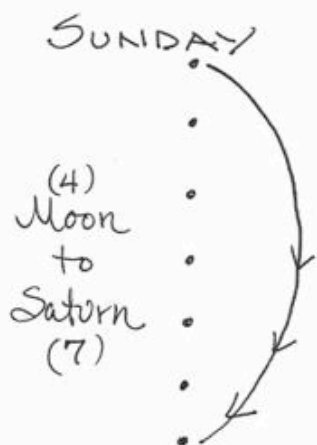

Logos of the Planetary Alignment

Planetary Association of the Unmanifested One in Relation to the Karmic Body.

Flight of the Invisible Bee

The Pathway of The Unmanifested One
as OM is the planetary route of the
Four Directions in relation to the
Sevens of Time through the Days of the
Week.

Daily Path of the Kingdom of Innocence
 in Association with the 4 Directions and
 the Sevens of Time through The Unmanifested One.

from my journal: 21.1yar.08

Days	Letters		Stones	
	4's	7's	4's	7's
Sunday	Tav +	Beit -	Grace +	Wisdom
Monday	Daled +	Gimel -	Seed +	Wealth
Tuesday	Kaf +	Daled -	Life +	Seed
Wednesday	Pei +	Kaf -	Dominance +	Life
Thursday	Reish +	Pei -	Peace +	Dominance
Friday	Beit +	Reish -	Wisdom +	Peace
Sabbath	Gimel +	Tav -	Wealth +	Grace

Affirmation from Yeshua:

Right Pinky Finger.

(received as I was finishing this page of thoughts.)

• ← Tiferet - "that's the Heart ~ of the Mind - of the Matter. of Salvation."

Heart - Tiferet

Mind - Right Hand of God - 7's of Time