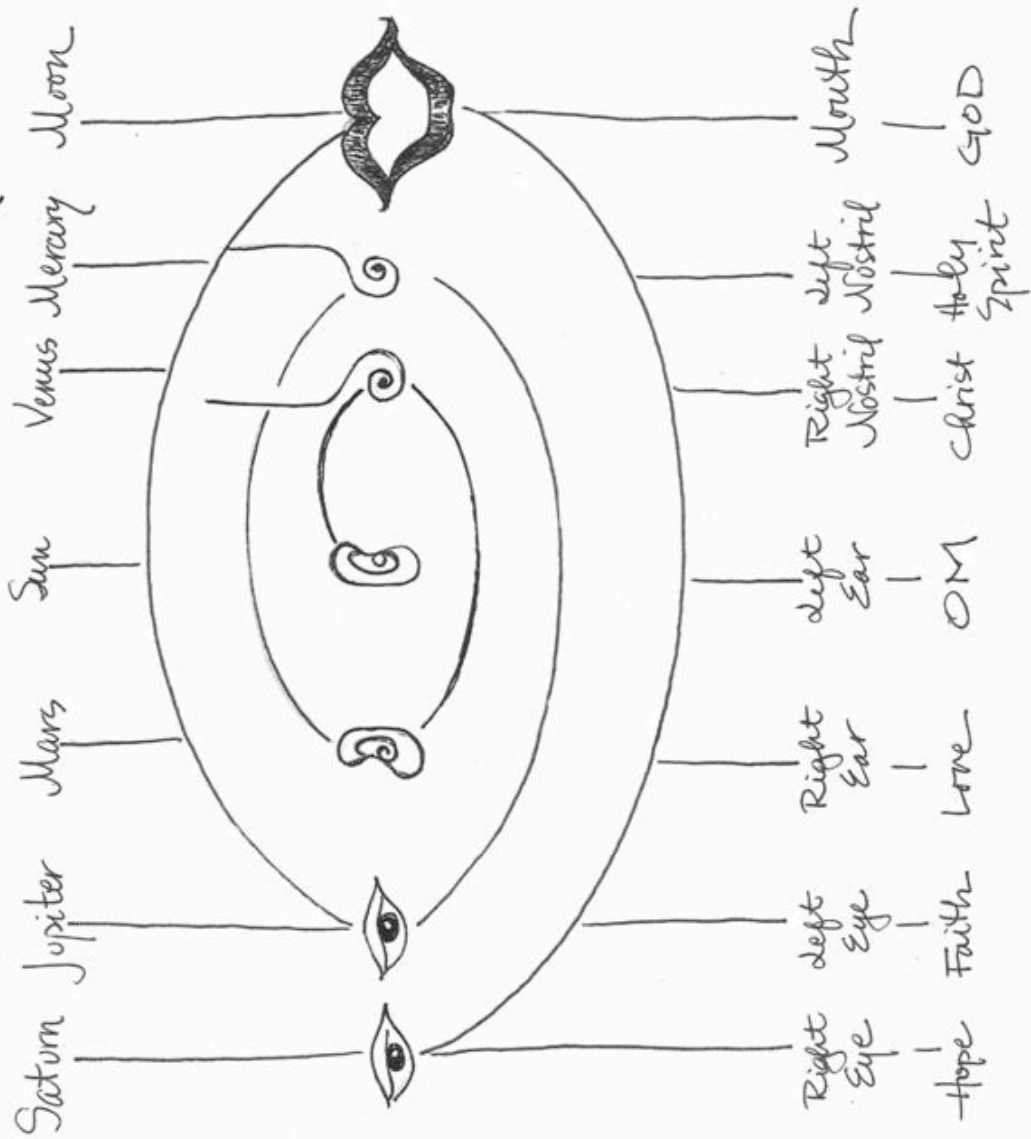

Logos of the Planetary Alignment

Planetary Association of the Unmanifested One in Relation to the Karmic Body.

Flight of the Invisible Bee

The Pathway of The Unmanifested One
as OM is the planetary route of the
Four Directions in relation to the
Sevens of Time through the Days of the
Week.

Daily Path of the Kingdom of Innocence
 in Association with the 4 Directions and
 the Sevens of Time through The Unmanifested One.

from my journal: 21.1yar.08

Days	Letters		Stones	
	4's	7's	4's	7's
Sunday	Tav +	Beit -	Grace +	Wisdom
Monday	Daled +	Gimel -	Seed +	Wealth
Tuesday	Kaf +	Daled -	Life +	Seed
Wednesday	Pei +	Kaf -	Dominance +	Life
Thursday	Reish +	Pei -	Peace +	Dominance
Friday	Beit +	Reish -	Wisdom +	Peace
Sabbath	Gimel +	Tav -	Wealth +	Grace

Affirmation from Yeshua:

Right Pinky Finger.

(received as I was finishing this page of thoughts.)

• ← Tiferet - "that's the Heart ~ of the Mind - of the Matter. of Salvation."

Heart - Tiferet

Mind - Right Hand of God - 7's of Time

Salvation - Mind of the Body