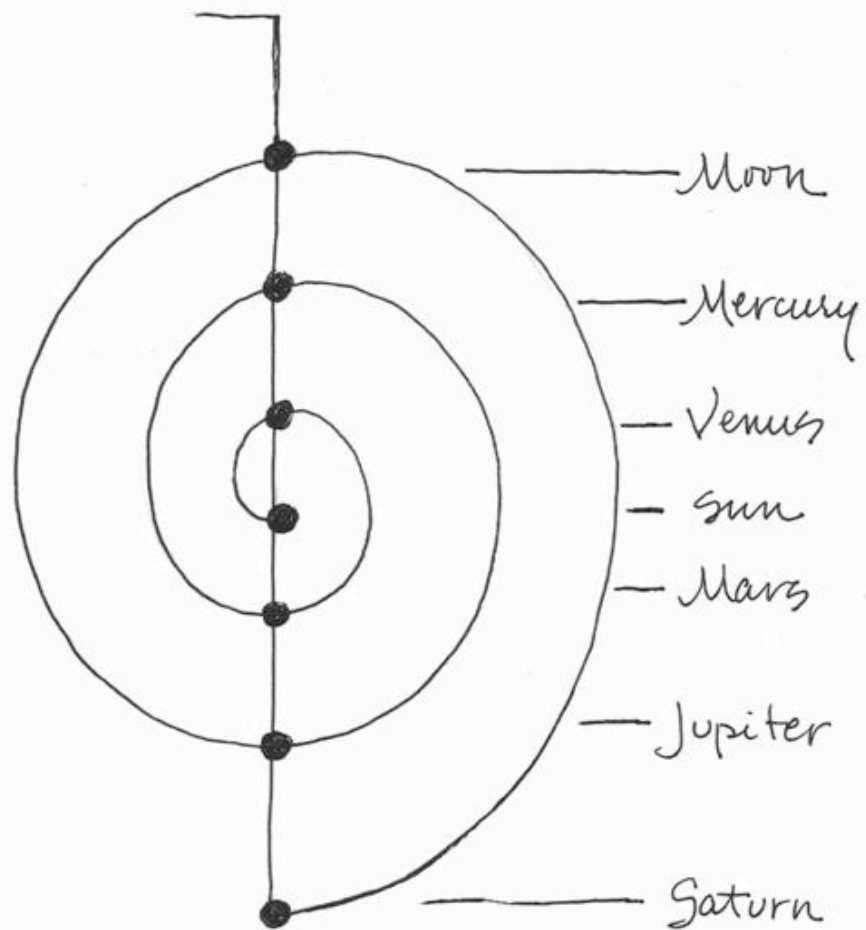

Logos of the Planetary Alignment

Planetary Association of the Unmanifested One in Relation to the Karmic Body.

Flight of the Invisible Bee

The Pathway of The Unmanifested One
as OM is the planetary route of the
Four Directions in relation to the
Sevens of Time through the Days of the
Week.

Daily Path of the Kingdom of Innocence
 in Association with the 4 Directions and
 the Sevens of Time through The Unmanifested One.

from my journal: 21.1yar.08

Days	Letters		Stones	
	4's	7's	4's	7's
Sunday	Tav +	Beit -	Grace +	Wisdom
Monday	Daled +	Gimel -	Seed +	Wealth
Tuesday	Kaf +	Daled -	Life +	Seed
Wednesday	Pei +	Kaf -	Dominance +	Life
Thursday	Reish +	Pei -	Peace +	Dominance
Friday	Beit +	Reish -	Wisdom +	Peace
Sabbath	Gimel +	Tav -	Wealth +	Grace

Affirmation from Yeshua:

Right Pinky Finger.

(received as I was finishing this page of thoughts.)

• ← Tiferet - "that's the Heart ~ of the Mind - of the Matter. of Salvation."

Heart - Tiferet

Mind - Right Hand of God - 7's of Time

Salvation - Mind of the Body