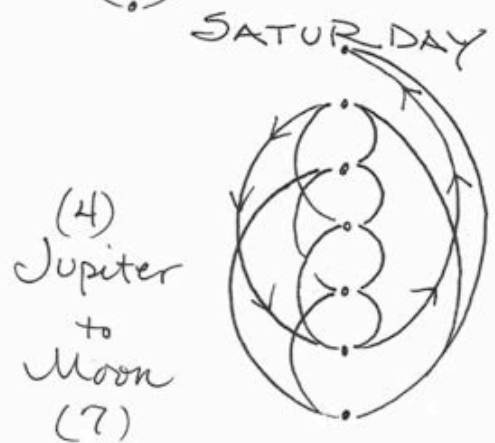

Logos of the Planetary Alignment

Planetary Association of the Unmanifested One in Relation to the Karmic Body.

Flight of the Invisible Bee

The Pathway of The Unmanifested One
as OM is the planetary route of the
Four Directions in relation to the
Sevens of Time through the Days of the
Week.

Daily Path of the Kingdom of Innocence
 in Association with the 4 Directions and
 the Sevens of Time through The Unmanifested One.

from my journal: 21.1yar.08

Days	Letters		Stones	
	4's	7's	4's	7's
Sunday	Tav +	Beit -	Grace +	Wisdom
Monday	Daled +	Gimel -	Seed +	Wealth
Tuesday	Kaf +	Daled -	Life +	Seed
Wednesday	Pei +	Kaf -	Dominance +	Life
Thursday	Reish +	Pei -	Peace +	Dominance
Friday	Beit +	Reish -	Wisdom +	Peace
Sabbath	Gimel +	Tav -	Wealth +	Grace

Affirmation from Yeshua:

Right Pinky Finger.

(received as I was finishing this page of thoughts.)

• ← Tiferet - "that's the Heart ~ of the Mind - of the Matter. of Salvation."

Heart - Tiferet

Mind - Right Hand of God - 7's of Time

Salvation - Mind of the Body