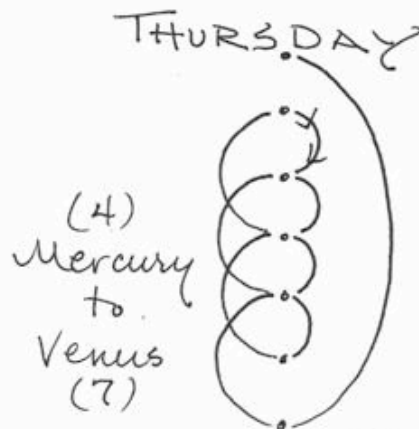

Logos of the Planetary Alignment

Planetary Association of the Unmanifested One in Relation to the Karmic Body.

Flight of the Invisible Bee

The Pathway of The Unmanifested One
as OM is the planetary route of the
Four Directions in relation to the
Sevens of Time through the Days of the
Week.

Daily Path of the Kingdom of Innocence
 in Association with the 4 Directions and
 the Sevens of Time through The Unmanifested One.

from my journal: 21.1yar.08

Days	Letters		Stones	
	4's	7's	4's	7's
Sunday	Tav +	Beit -	Grace +	Wisdom
Monday	Daled +	Gimel -	Seed +	Wealth
Tuesday	Kaf +	Daled -	Life +	Seed
Wednesday	Pei +	Kaf -	Dominance +	Life
Thursday	Reish +	Pei -	Peace +	Dominance
Friday	Beit +	Reish -	Wisdom +	Peace
Sabbath	Gimel +	Tav -	Wealth +	Grace

Affirmation from Yeshua:

Right Pinky Finger.

(received as I was finishing this page of thoughts.)

• ← Tiferet - "that's the Heart ~ of the Mind - of the Matter. of Salvation."

Heart - Tiferet

Mind - Right Hand of God - 7's of Time

Salvation - Mind of the Body